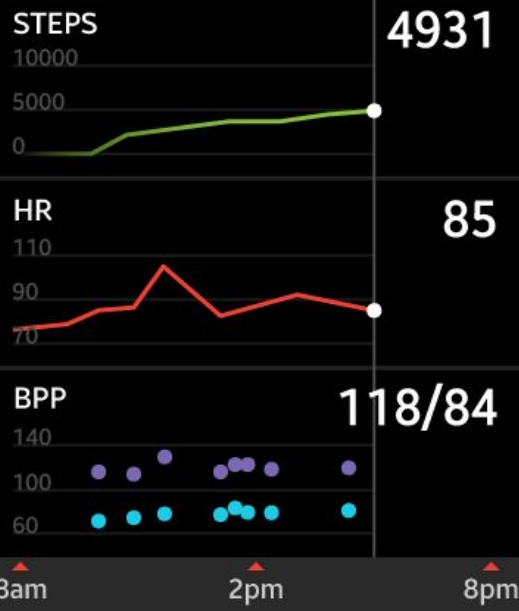

Samsung **SIMBAND**

DASHBOARD MY TRENDS

SAMSUNG **SIMBAND**

Mar 2014 - Mar 2016
C++ | OpenGL ES

19 Labs GALE

Dec 2017 - Aug 2022

Kotlin | Java | Compose
ML Kit | Python

VISUAL VITALS

- Center your face in the space.
- Press "Start".
- Remain centered and sit still while vitals are measured.**

Stop

Done

Sit centered and still while vitals are measured.
Approximately 0:14 seconds remaining.

Results (Intermediate)

	Heart Rate	78
	Respiratory Rate	15
	HRV (SDNN)	188
	SpO ₂	98
	Stress Level	Low

This application is intended for informational and educational purposes only

Ready

tunity

Sep 2022 - Present

180 min

The No. 23 Green Wave host the Golden Hurricane for an American Athletic Conference match. Tulane has won seven straight after a 13-10 triumph at East Carolina. Wave freshman Makhi Hughes has cracked 100 yards rushing in each of his last five games.