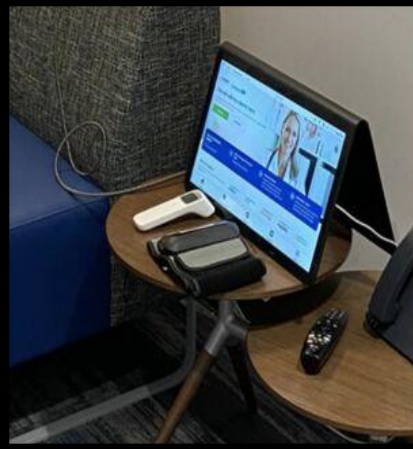

19 Labs GALE

Dec 2017 - Aug 2022

Kotlin | Java | Compose
ML Kit | Python

VISUAL VITALS

1. Center your face in the space.
2. Press "Start".
3. **Remain centered and sit still while vitals are measured.**

Stop

Done

Sit centered and still while vitals are measured.
Approximately 0:14 seconds remaining.

Results (Intermediate)

	Heart Rate	78
	Respiratory Rate	15
	HRV (SDNN)	188
	SpO₂	98
	Stress Level	Low

This application is intended for informational and educational purposes only